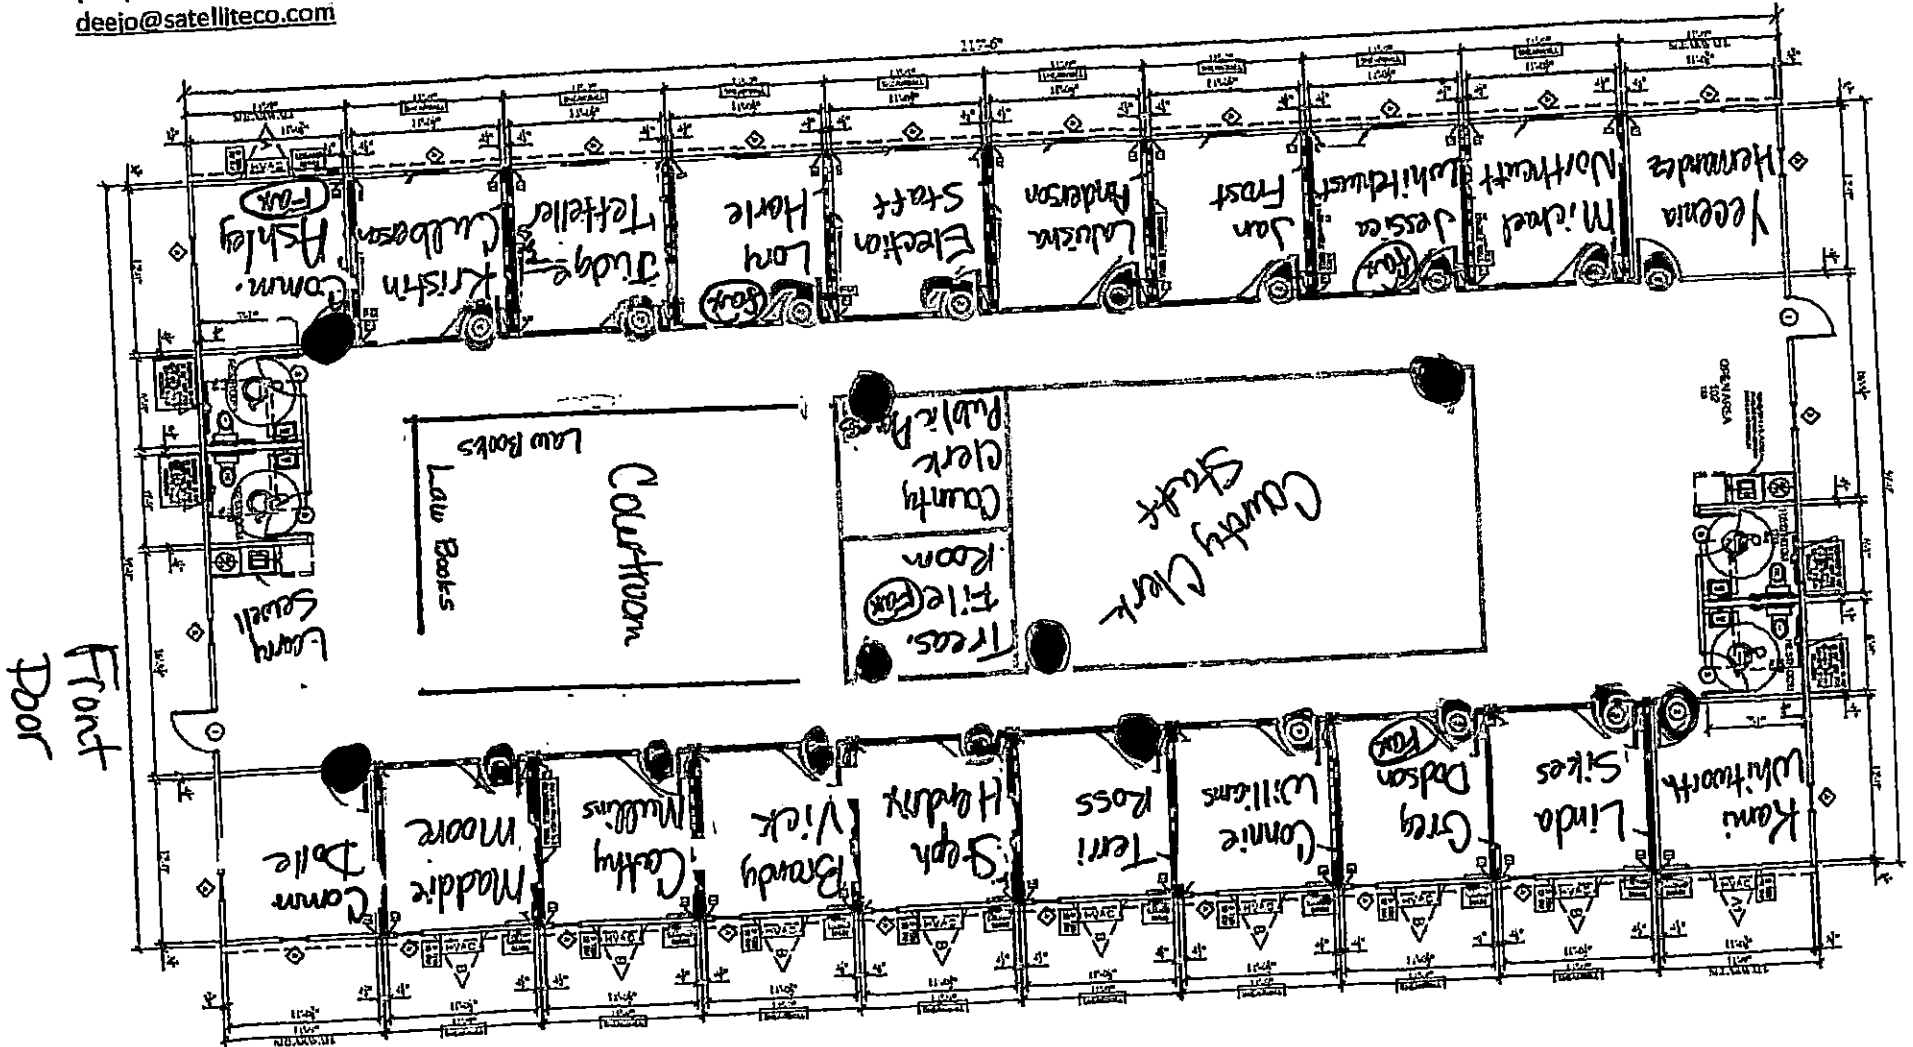

Dee J Oliveira  
(940)300-1589  
deejo@satelliteco.com

Customer Sign Off \_\_\_\_\_  
Signature Date \_\_\_\_\_

2